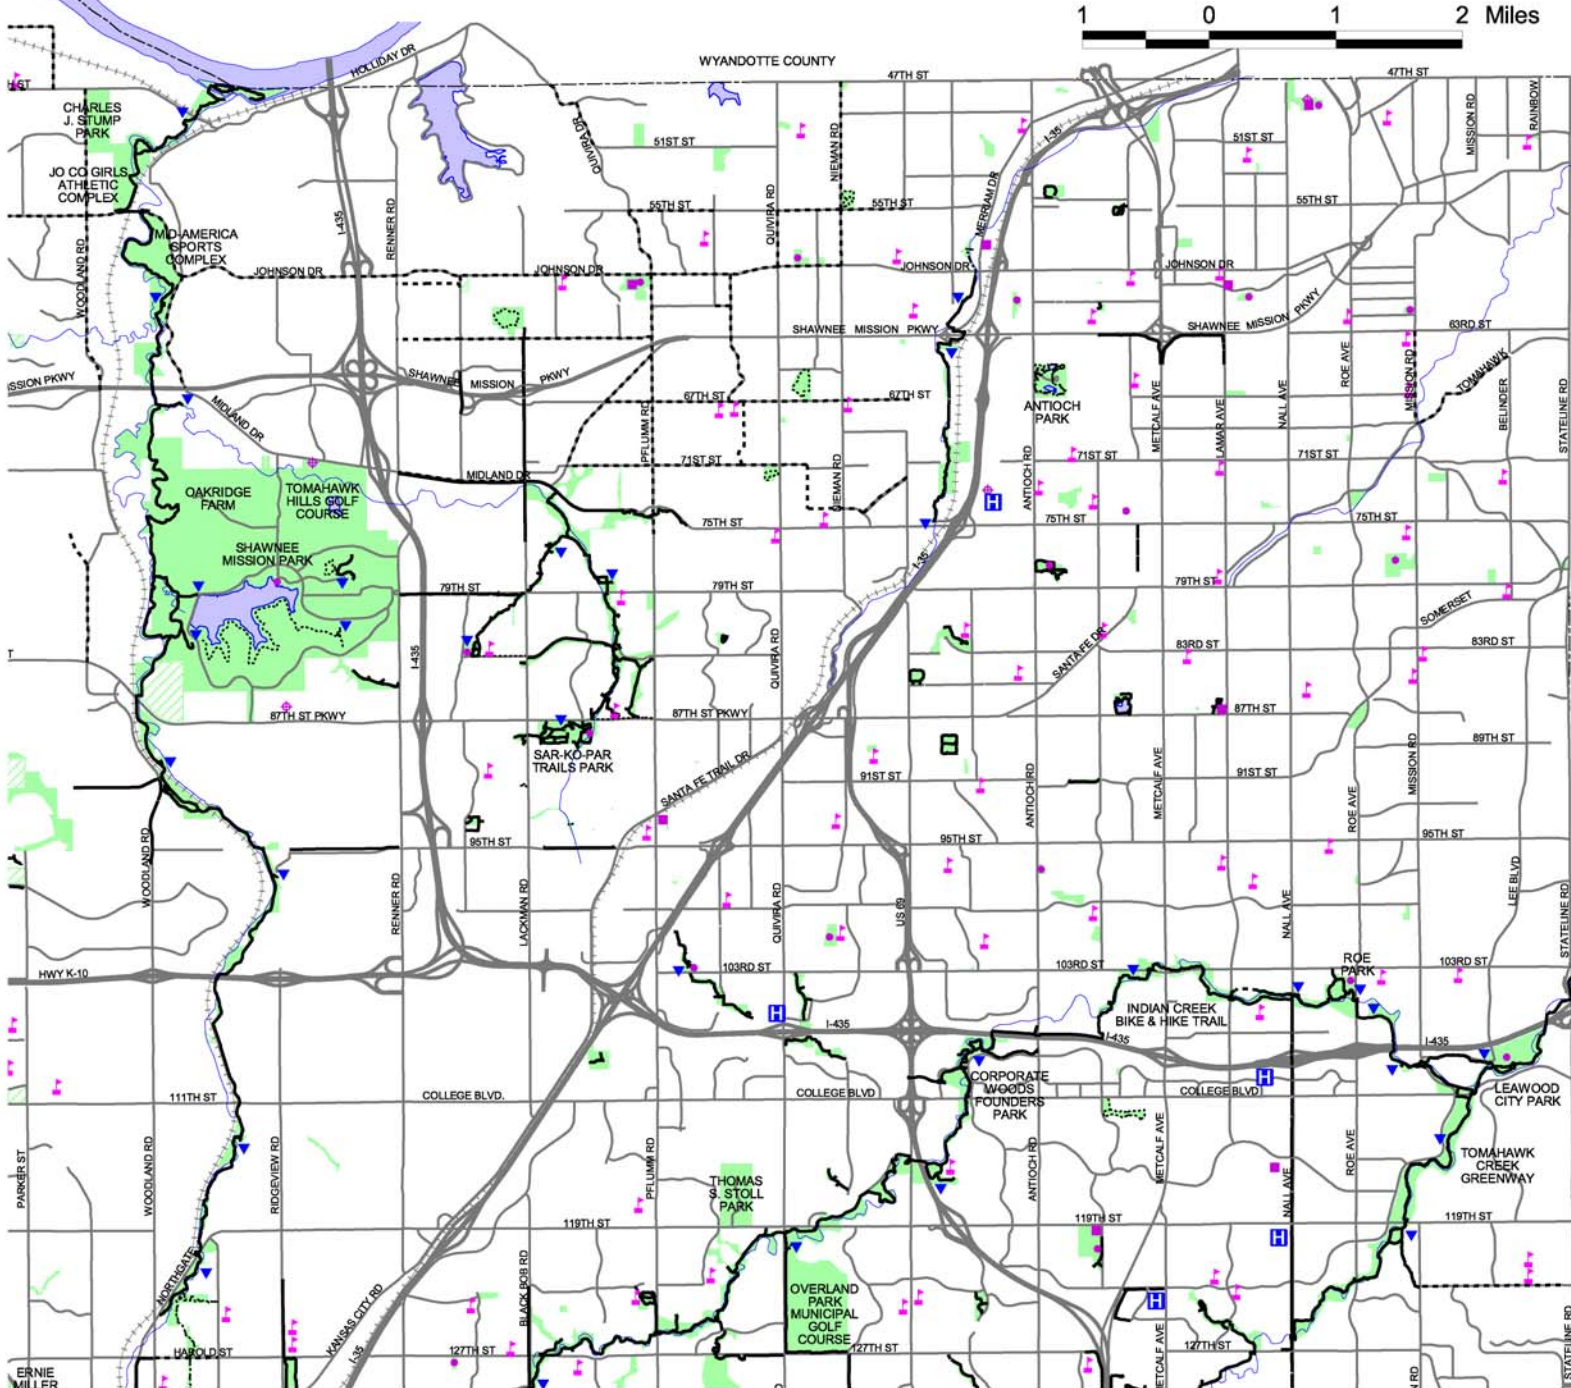

TRAIL GUIDE

Hiking and Biking in Johnson County, Kansas

Northeast
Johnson County

JOHNSON COUNTY
PARK & RECREATION
DISTRICT

www.jcprd.com

LEGEND

- Hospital
- Community Center
- Nature Center
- Recreation Facility
- Swimming
- School
- Trail Head
- Trails**
- Biking / Hiking Trail
- On Street Bike Route
- Walking Only Trail
- Under Construction
- Stream
- Lakes
- Park/Open Space
- Future Park/Open Space

Map Date: April 2004